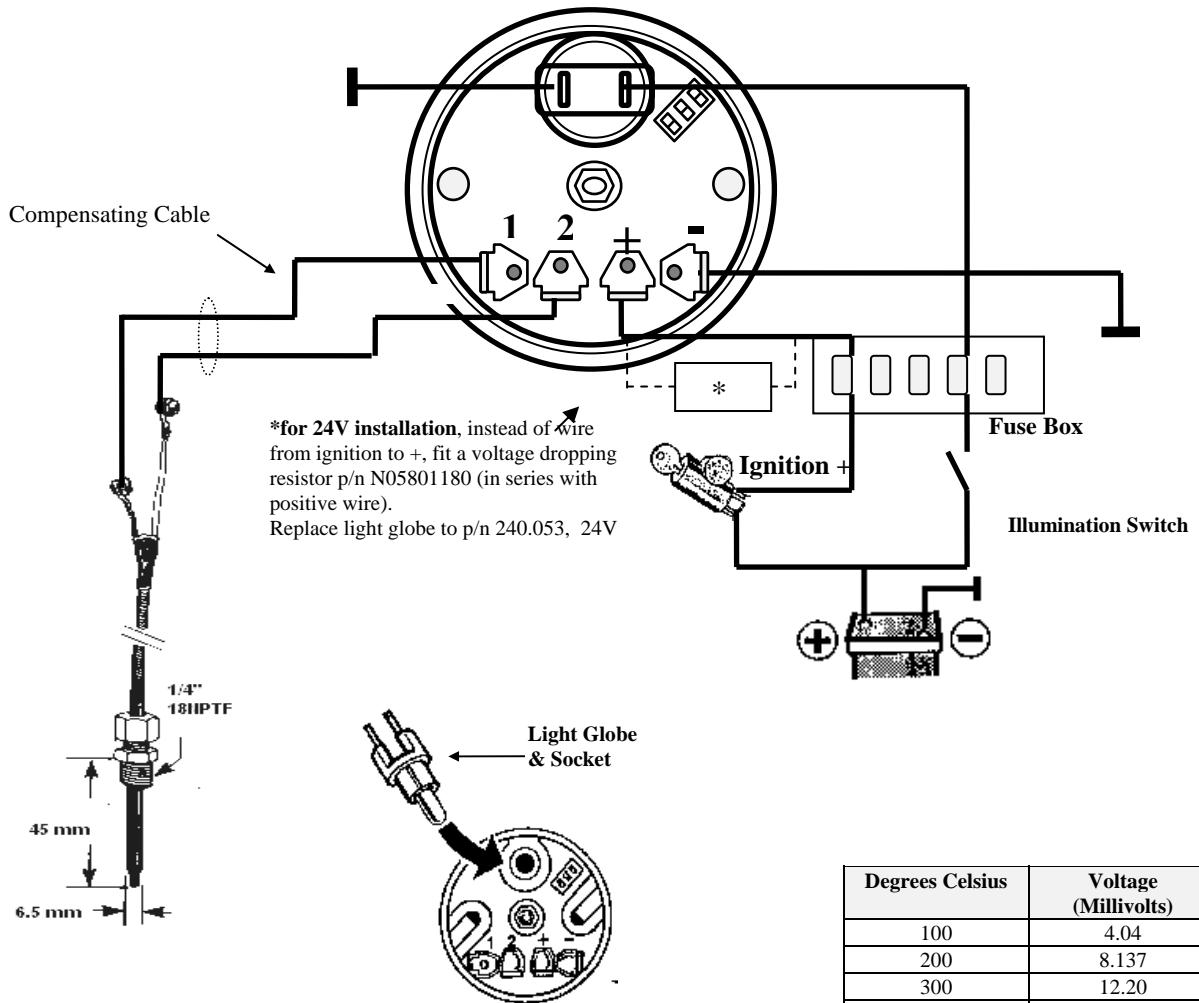

WWG Vision Pyrometer Kit 100-900 °C – 12V

p/n 310.159 Kit

Fitting Instructions

Kit includes:

Qty	Part Number	Description	Details
1	310015009	Pyrometer gauge	52 mm diam. + 12V
1	320.714	Thermocouple Kit	Non-bonded junction
1	320.059	Boss	
1	240.035	5 mtrs. Loom	Special compensating loom

Gauge	Terminal 1	Terminal 2
Loom	White (-)	Blue (+)
Loom	Red (-)	Brown (+)
Thermocouple	Red (-)	Yellow (+)

(Loom's copper wire goes on gauge #2 terminal)

Degrees Celsius	Voltage (Millivolts)
100	4.04
200	8.137
300	12.20
400	16.4
500	20.64
600	24.902
700	29.128
800	33.277
900	37.325

Gauge Power Input	+ 12V	- Negative

FA 7 Apr 2008 WWG Pyro Kit